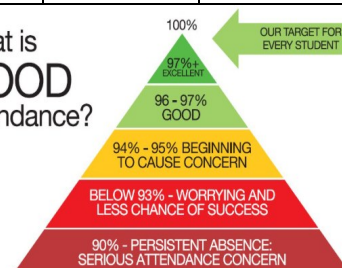

Compassion is the great form for love humans have to offer